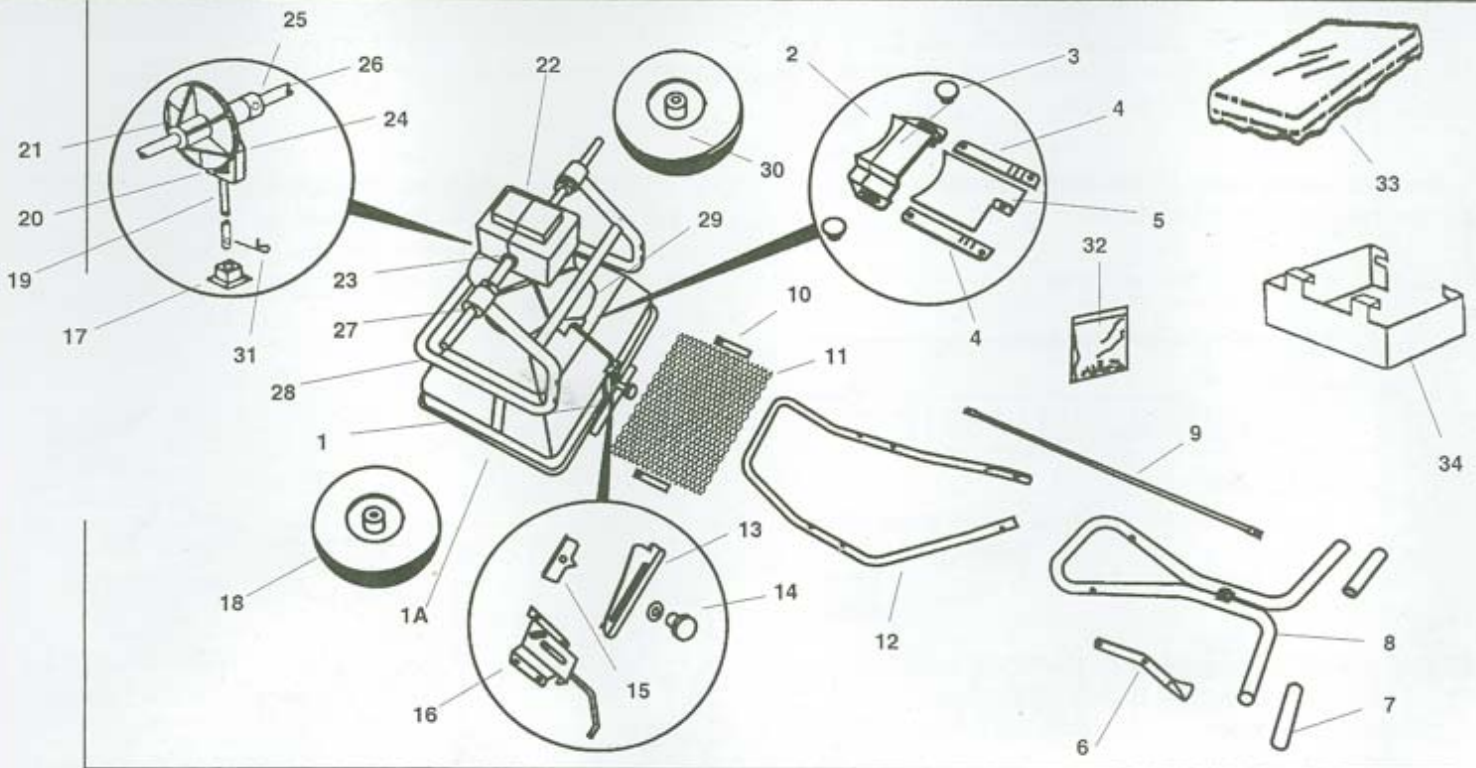

Parts List For Model **CBR IV IM**

PART OF OUR SERVICE IS PROVIDING REPLACEMENT PARTS. Parts may be obtained through your local distributor. Be sure to give:

1. SPREADER MODEL NUMBER
2. SPREADER NAME
3. PART NUMBER
4. NAME OF PART AS SHOWN

Peladon™
www.BeattheIce.com 800-942-2473

IF YOUR LOCAL DISTRIBUTOR CANNOT SUPPLY PARTS, CONTACT:

NEW ENGLAND MAINTENANCE DEPOT
125 FRANK B MURRAY STREET
SPRINGFIELD, MA. 01103
PHONE (413) 739-3341
FAX (413) 737-5851

No.	Description	CBR_{IV} IM	No.	Description	CBR_{IV} IM
1	Hopper Assembly	16149	17	Impeller Shaft Bearing*	14312-1
1A	Hopper*	16150	18	Drive Wheel	14856
2 & 4	Discharge Chute & Shut Off Plate Guides *	15144	19	Impeller Shaft	15036
3	Discharge Chute Knob (2)	14001	20	Pinion Gear	14833
5	Shutoff Plate*	13353	21	Axle Gear	14832
6	Handle Lever Ass'y	15513	22	Gear Cover (2)	14837
7	Handle Grip (2)	14870	23	Gear Cover Clamps (3)	14868
8	Upper Handle	15497	24	Gear Support	14834
9	Control Tube	14871	25	Axle Collar w/ Set Scr.	14971
10	Screen Clips (2)	14022	26	Axle	15518
11	Hopper Screen	14603	27	Axle Bearing (4)	14855
12	Handle Brace/Leg	15507	28	Frame Assembly	15501
13	Rate Plate*	15576	29	Impeller	14625
14	Rate Control Knob*	12704	30	Free Wheel	14857
15	Pointer*	12708	31	Agitator	14510
16	Spring Housing Assembly*	12702-2	32	Fastener Package	15977
			33	Hopper Cover	14606-1
			34	Deflector Shield	15972

*Parts included in hopper assembly